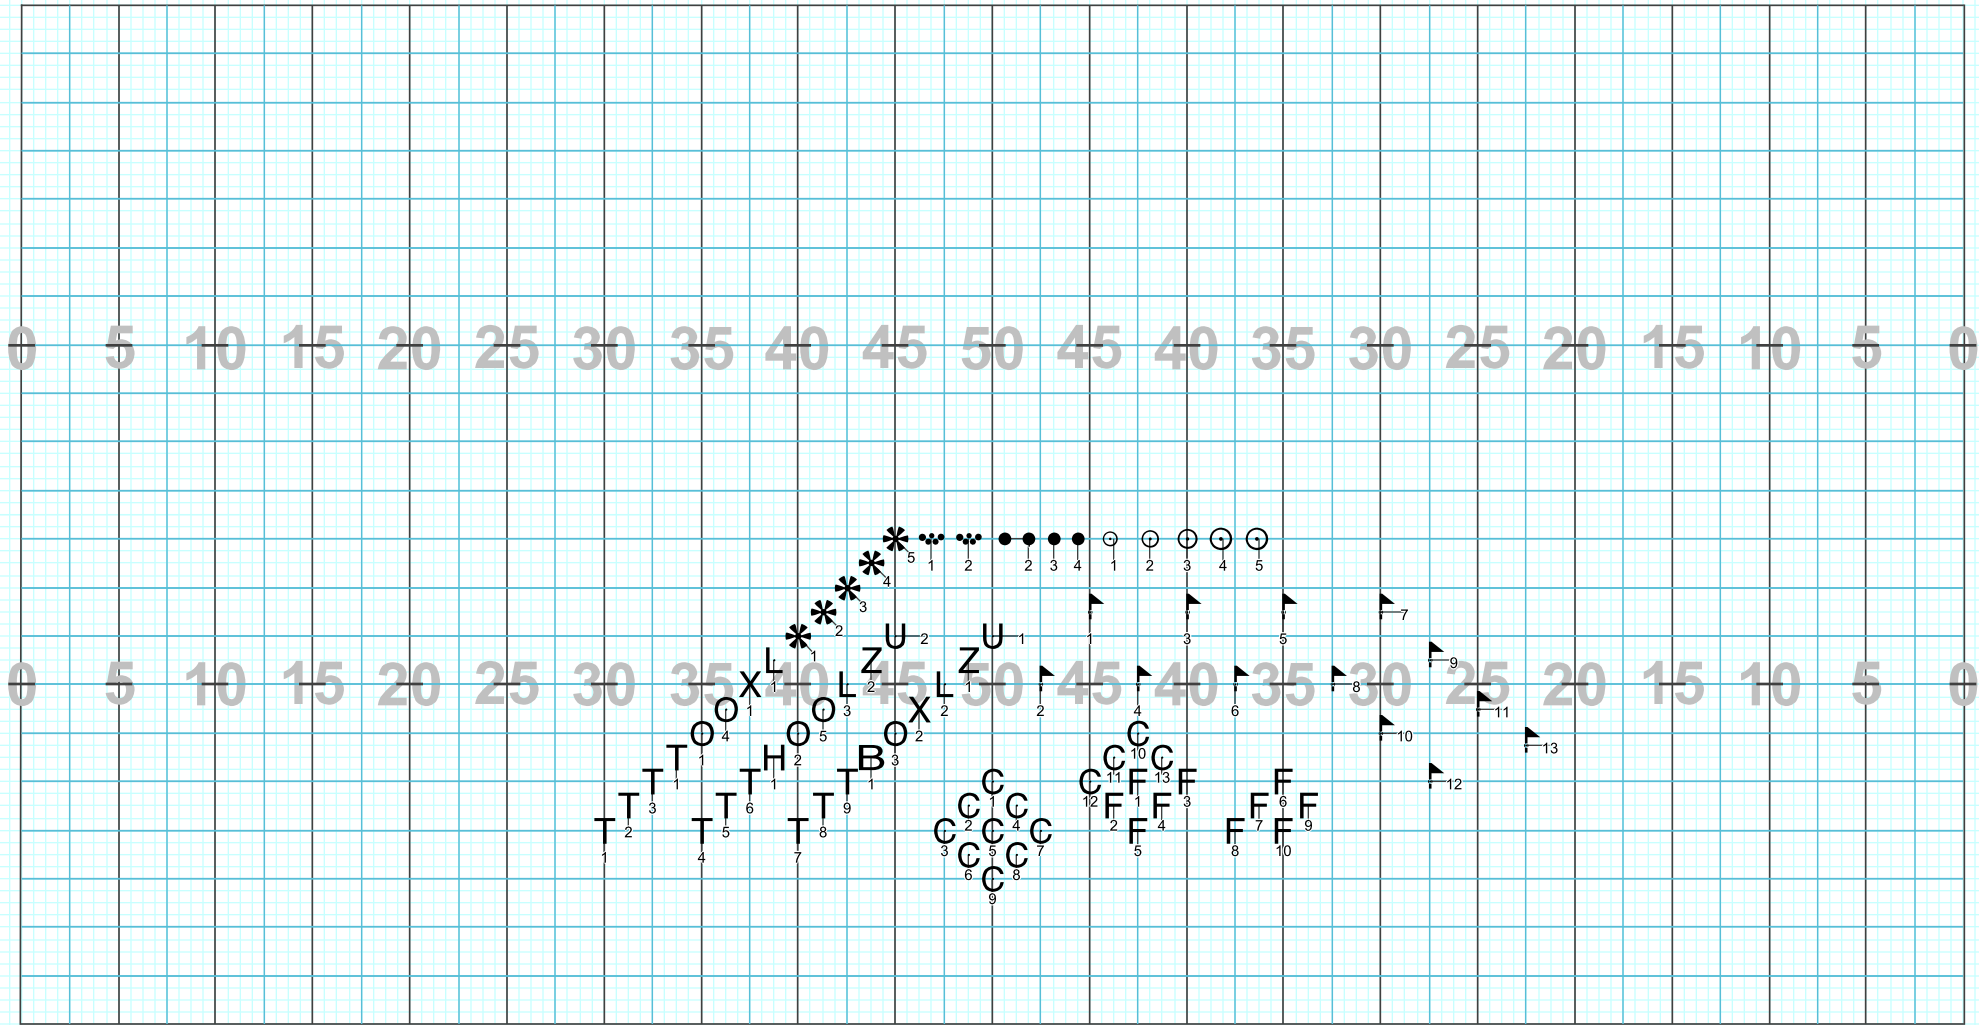

Licensed to: Pyware 3D Beta Testers
Created on Pyware 3D.

Director Viewpoint

Set #2 Counts: 16 Measures: 5 - 8 Hot Hot Hot

All - Float 16

Hot Hot Hot

Licensed to: Pyware 3D Beta Testers
Created on Pyware 3D.

Director Viewpoint

Set #3 Counts: 16 Measures: 9 - 12 Hot Hot Hot

All - Float 16

Hot Hot Hot

Director Viewpoint

Set #4 Counts: 16 Measures: 13 - 16 Hot Hot Hot

All - Float 16

Hot Hot Hot

Licensed to: Pyware 3D Beta Testers
Created on Pyware 3D.

Director Viewpoint

Set #5 Counts: 48 Measures: 17 - 28 Hot Hot Hot

All - Float 16, Hold 32

Hot Hot Hot

Licensed to: Pyware 3D Beta Testers
Created on Pyware 3D.

Director Viewpoint

Set #9 Counts: 20 Measures: 41 - 45 Hot Hot Hot

All - Float 12, Hold 8