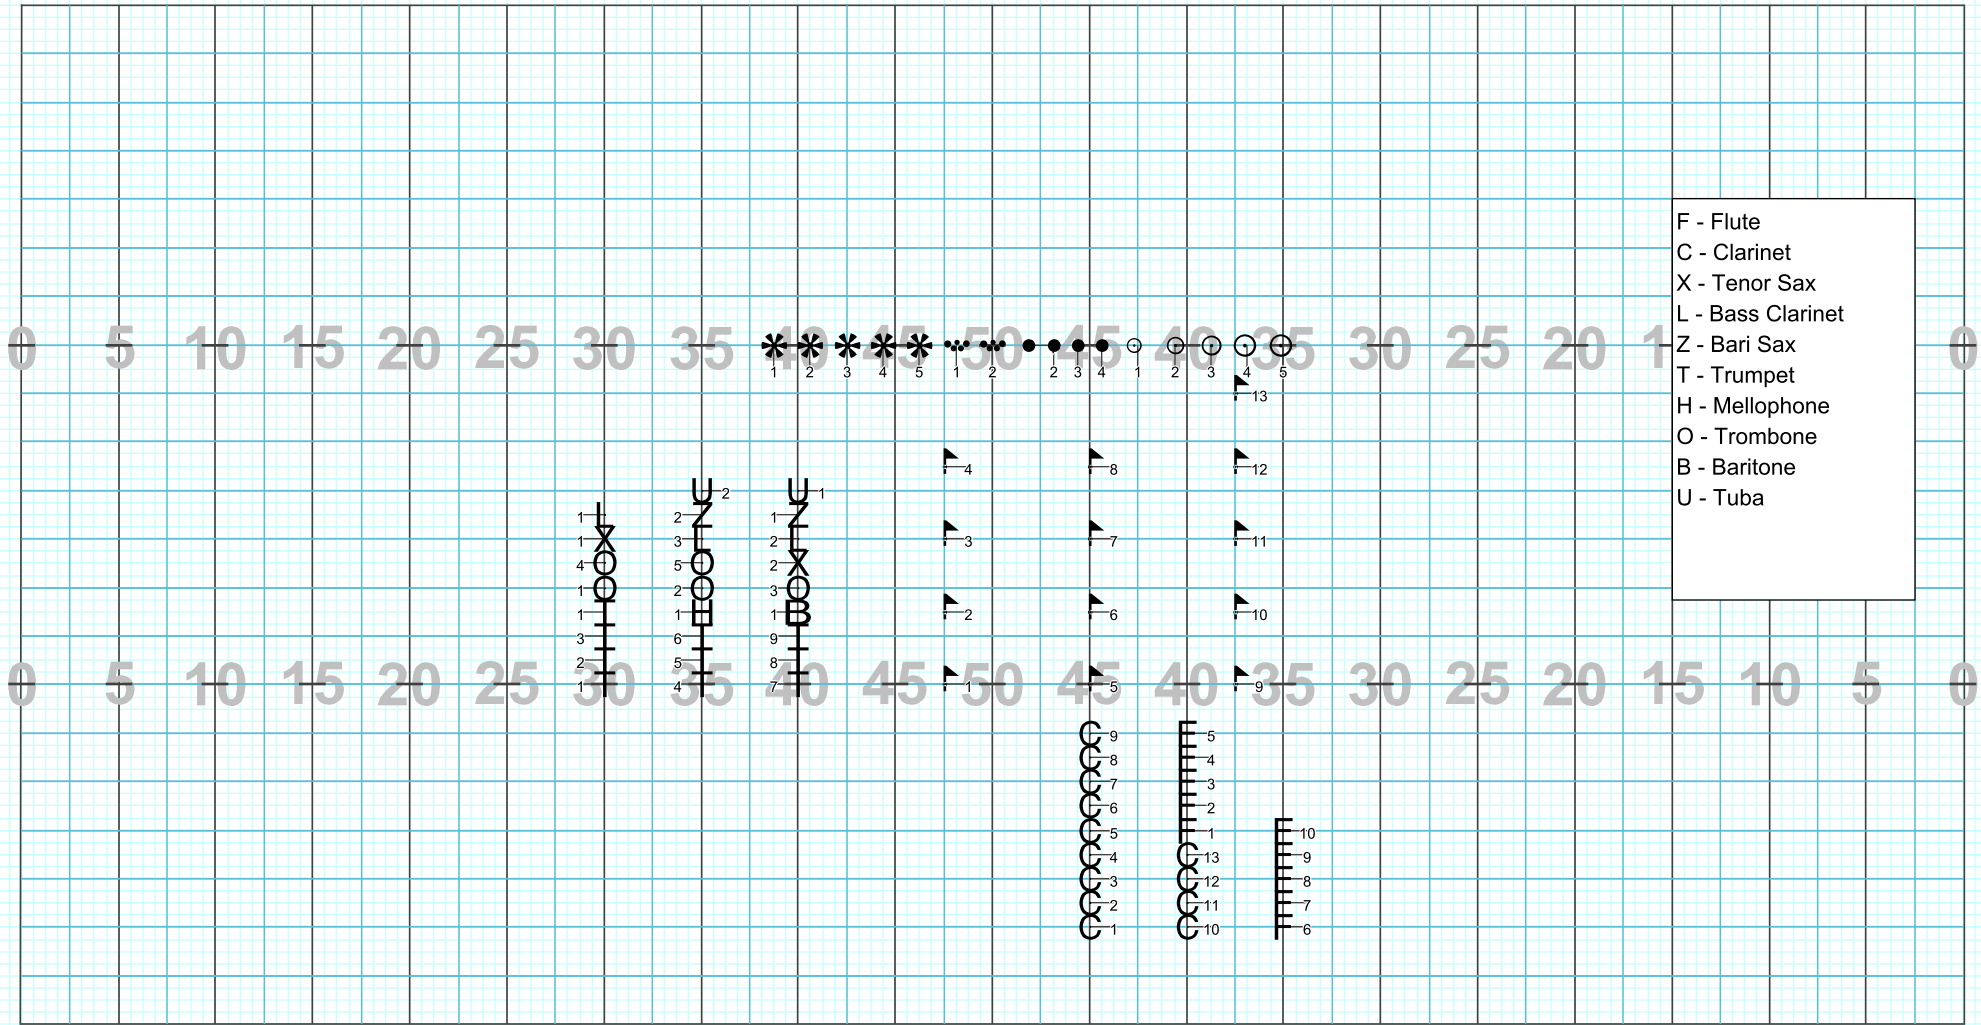

Hot Hot Hot

Director Viewpoint

Hot Hot Hot

Licensed to: Pyware 3D Beta Testers
Created on Pyware 3D.

Director Viewpoint

Set #1 Counts: 16 Measures: 1 - 4 Hot Hot Hot

All - Float 16

Hot Hot Hot

Licensed to: Pyware 3D Beta Testers
Created on Pyware 3D.

Director Viewpoint

Set #2 Counts: 16 Measures: 5 - 8 Hot Hot Hot

All - Float 16

Hot Hot Hot

Licensed to: Pyware 3D Beta Testers
Created on Pyware 3D.

Director Viewpoint

Set #3 Counts: 16 Measures: 9 - 12 Hot Hot Hot

All - Float 16

Hot Hot Hot

Director Viewpoint

Set #4 Counts: 16 Measures: 13 - 16 Hot Hot Hot

All - Float 16

Hot Hot Hot

Director Viewpoint

Set #9 Counts: 20 Measures: 41 - 45 Hot Hot Hot

All - Float 12, Hold 8