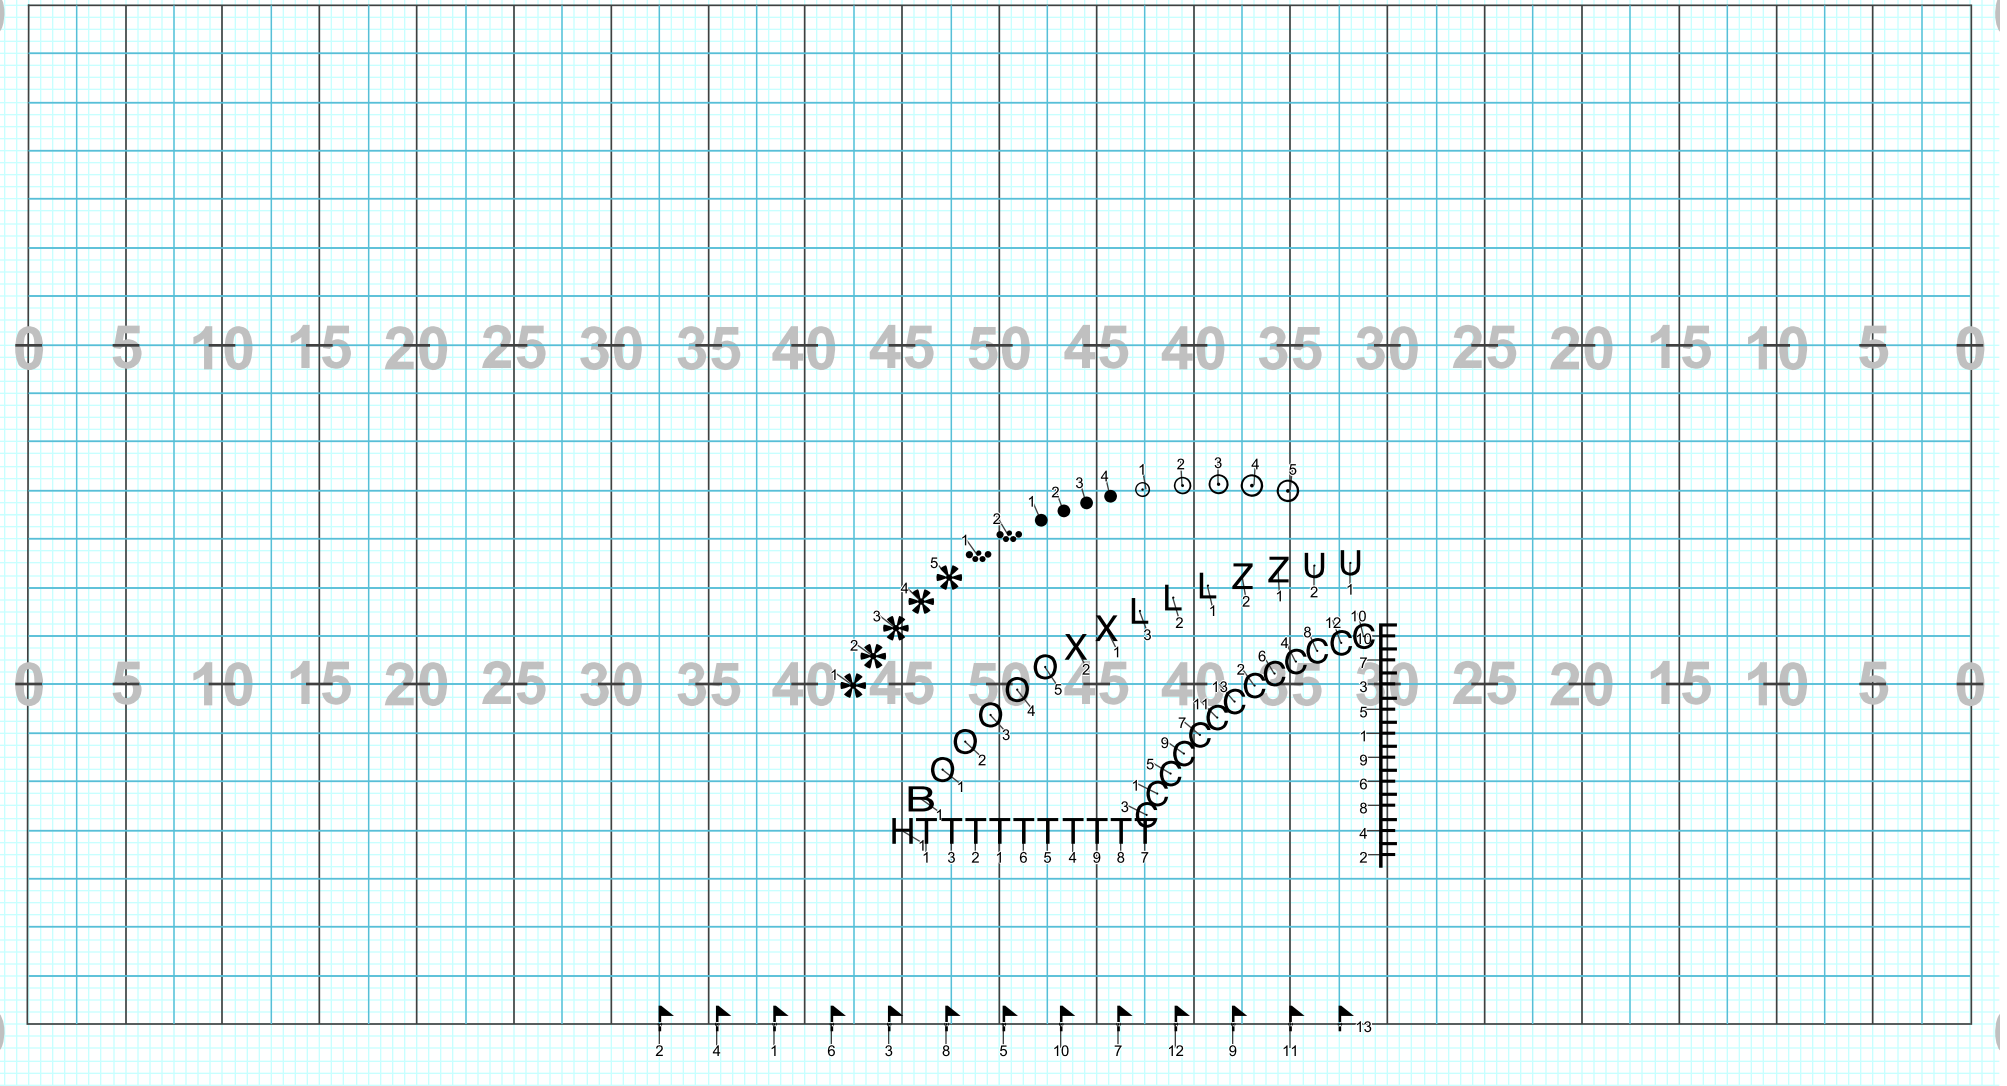

2-Churchill 2021 Watermelon

Licensed to: Pyware 3D Beta Testers
Created on Pyware 3D.

Director Viewpoint

Set #10 Counts: 16 Measures: 1 -4 Watermelon Man

Winds / DL - Hold 4, Float 12
Aux - Float 8, Hold 8

2-Churchill 2021 Watermelon

Licensed to: Pyware 3D Beta Testers
Created on Pyware 3D.

Director Viewpoint

Set #11 Counts: 16 Measures: 5 - 8 Watermelon Man

All - Float 16

2-Churchill 2021 Watermelon

Licensed to: Pyware 3D Beta Testers
Created on Pyware 3D.

Director Viewpoint

Set #12 Counts: 48 Measures: 9 - 20 Watermelon Man

All - Float 16, Hold 32

2-Churchill 2021 Watermelon

Licensed to: Pyware 3D Beta Testers
Created on Pyware 3D.

Director Viewpoint

Set #13 Counts: 16 Measures: 21 - 24 Watermelon Man

Director Viewpoint

Set #18 Counts: 30 Measures: 49 to End Watermelon Man

All - Float 16, Hold 14