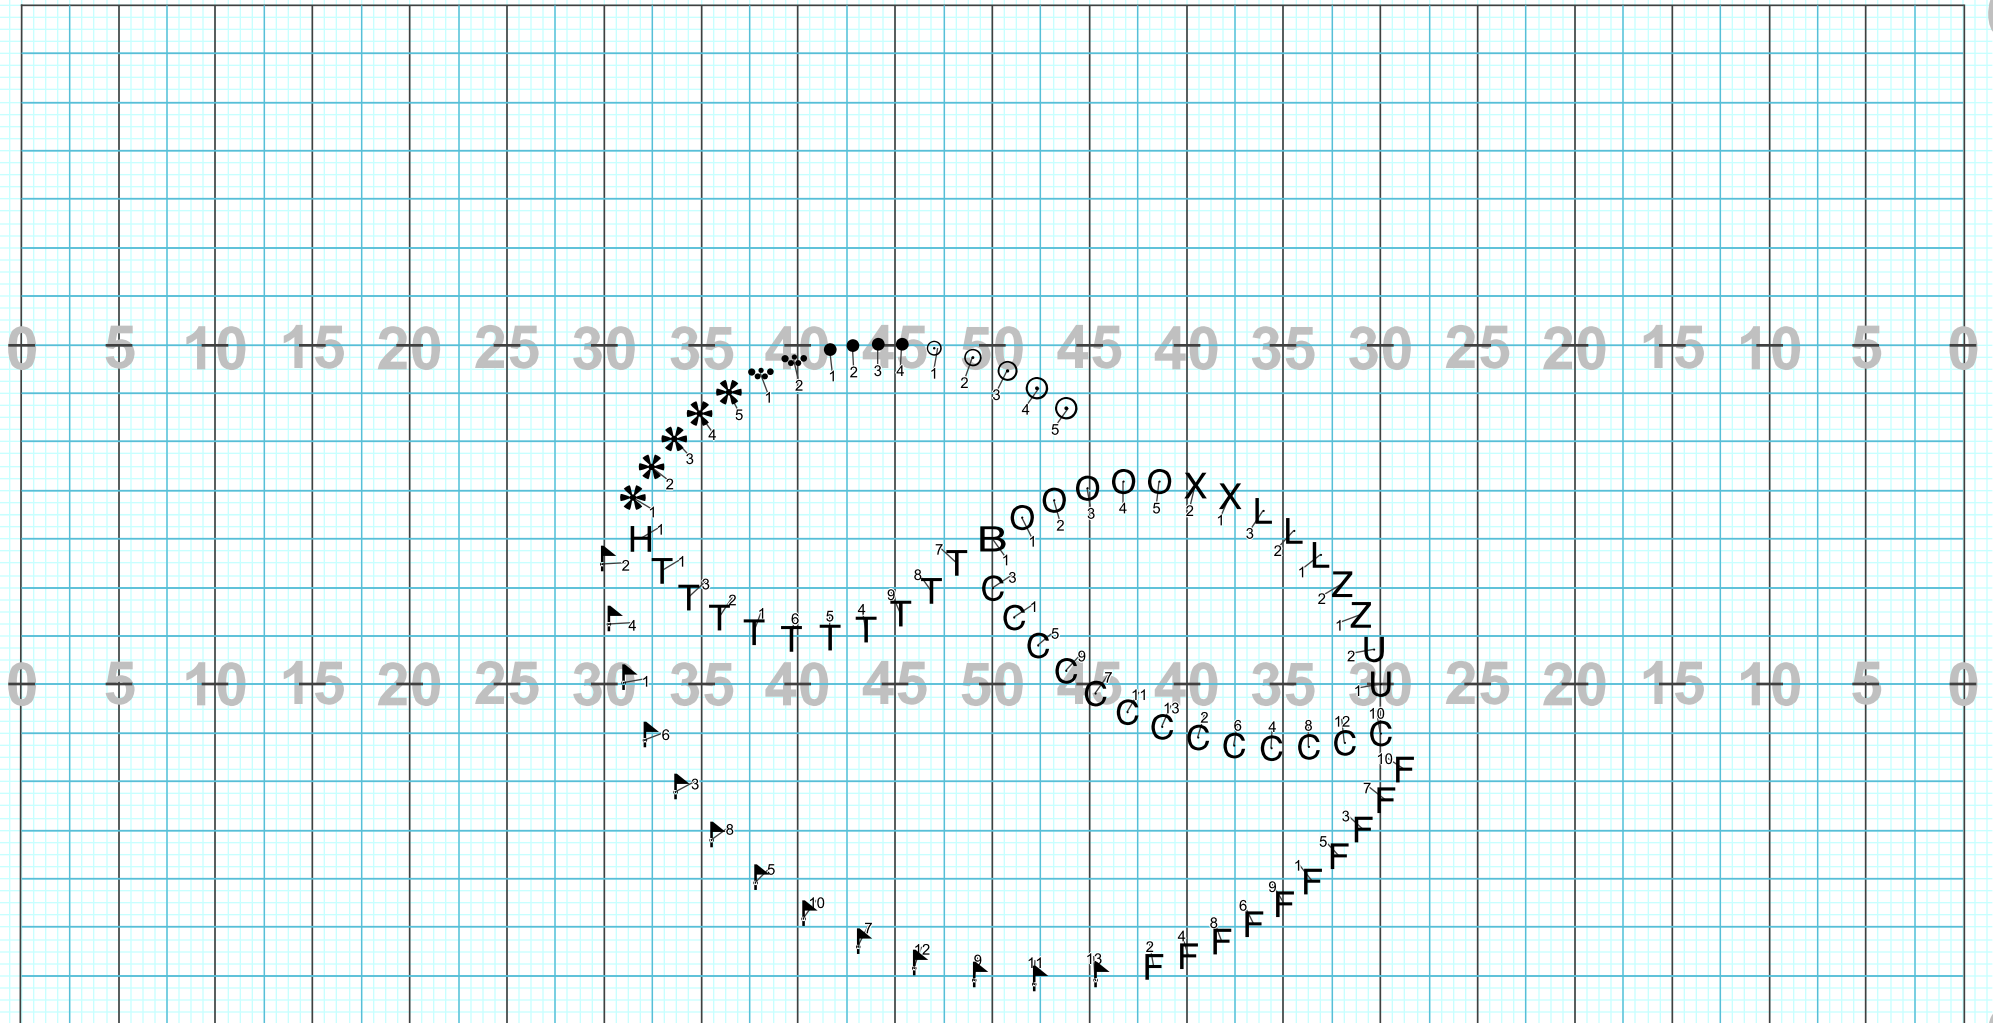

2-Churchill 2021 Watermelon

Licensed to: Pyware 3D Beta Testers
Created on Pyware 3D.

Director Viewpoint

Set #10 Counts: 16 Measures: 1 -4 Watermelon Man

Winds / DL - Hold 4, Float 12
Aux - Float 8, Hold 8

2-Churchill 2021 Watermelon

Licensed to: Pyware 3D Beta Testers
Created on Pyware 3D.

Director Viewpoint

Set #11 Counts: 16 Measures: 5 - 8 Watermelon Man

All - Float 16

2-Churchill 2021 Watermelon

Licensed to: Pyware 3D Beta Testers
Created on Pyware 3D.

Director Viewpoint

Set #12 Counts: 48 Measures: 9 - 20 Watermelon Man

All - Float 16, Hold 32

2-Churchill 2021 Watermelon

Licensed to: Pyware 3D Beta Testers
Created on Pyware 3D.

Director Viewpoint

Set #13 Counts: 16 Measures: 21 - 24 Watermelon Man

Director Viewpoint

Set #18 Counts: 30 Measures: 49 to End Watermelon Man

All - Float 16, Hold 14