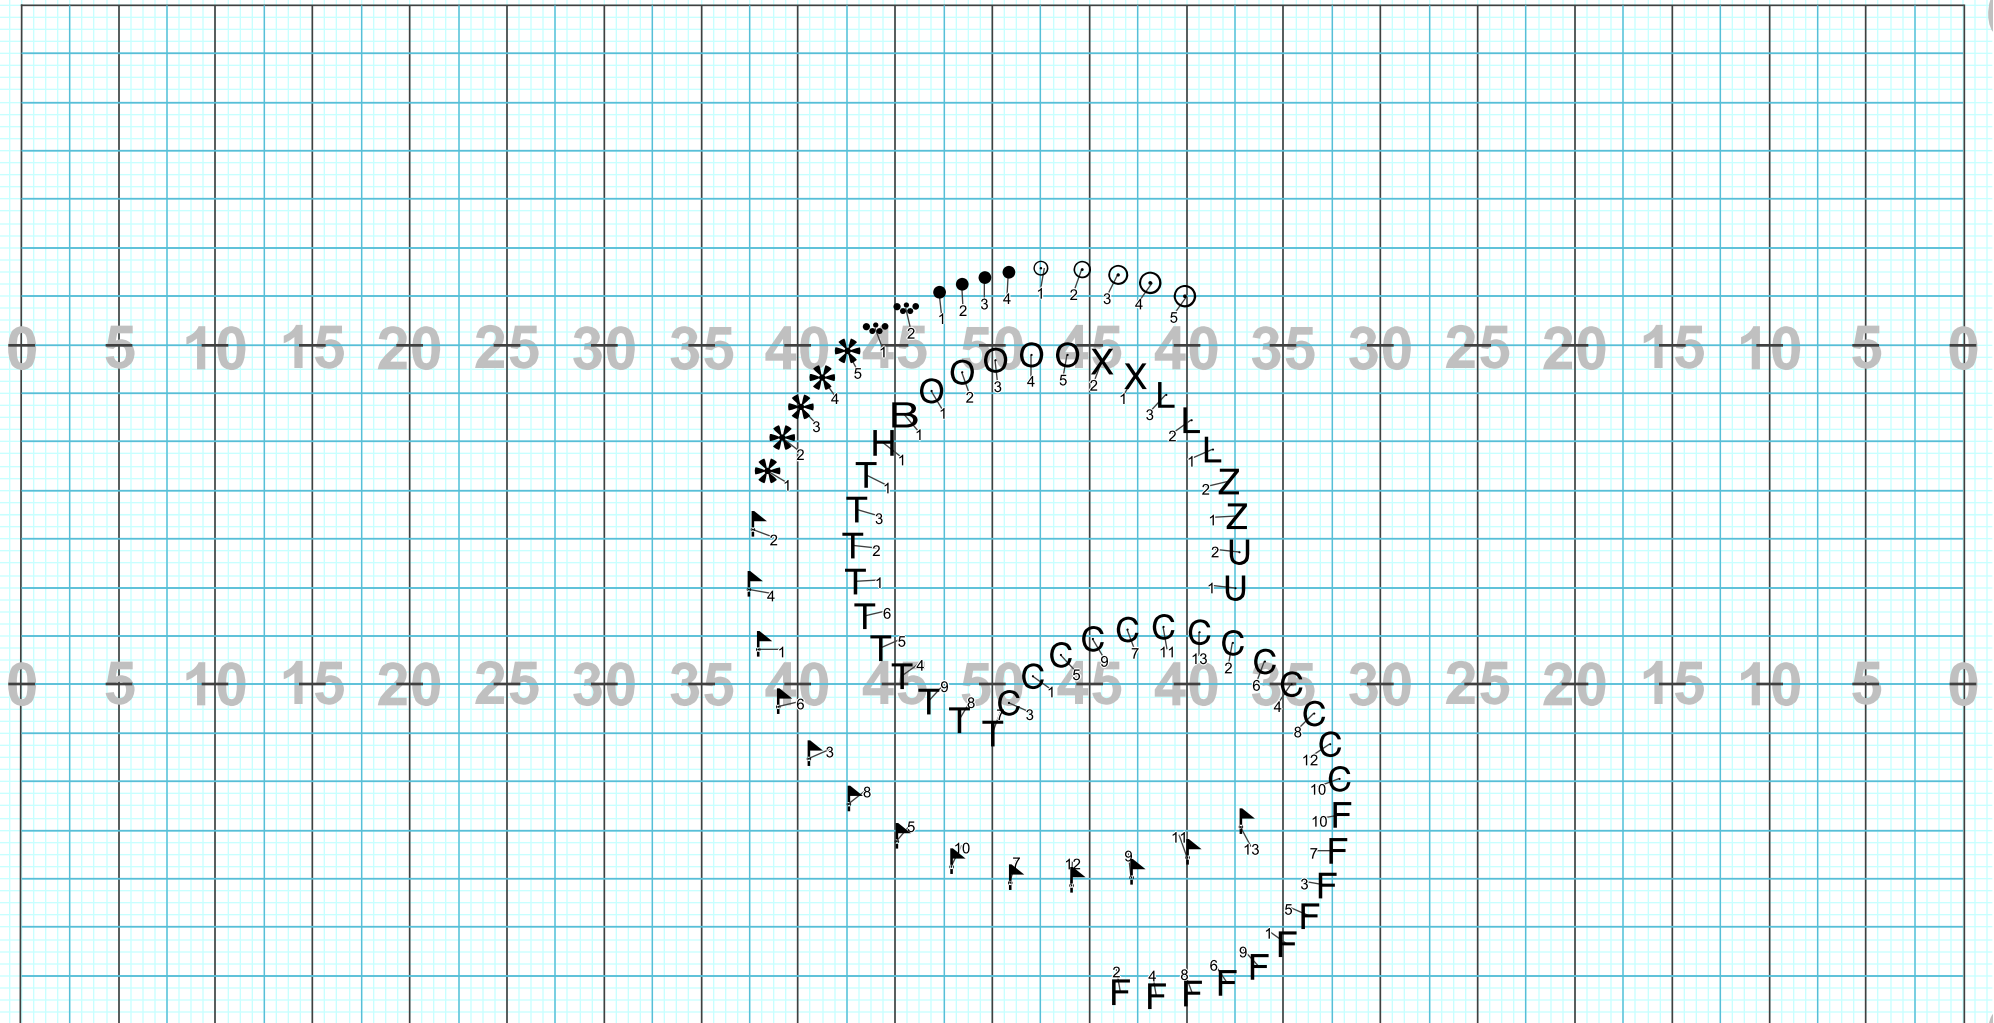

2-Churchill 2021 Watermelon

Licensed to: Pyware 3D Beta Testers
Created on Pyware 3D.

Director Viewpoint

Set #11 Counts: 16 Measures: 5 - 8 Watermelon Man

All - Float 16

2-Churchill 2021 Watermelon

Licensed to: Pyware 3D Beta Testers
Created on Pyware 3D.

Director Viewpoint

Set #12 Counts: 48 Measures: 9 - 20 Watermelon Man

All - Float 16, Hold 32

2-Churchill 2021 Watermelon

Licensed to: Pyware 3D Beta Testers
Created on Pyware 3D.

Director Viewpoint

Set #13 Counts: 16 Measures: 21 - 24 Watermelon Man

All - Float 16

2-Churchill 2021 Watermelon

Licensed to: Pyware 3D Beta Testers
Created on Pyware 3D.

Director Viewpoint

Set #15 Counts: 16 Measures: 35 - 38 Watermelon Man

All - Float 16

2-Churchill 2021 Watermelon

Director Viewpoint

Set #18 Counts: 30 Measures: 49 to End Watermelon Man

All - Float 16, Hold 14