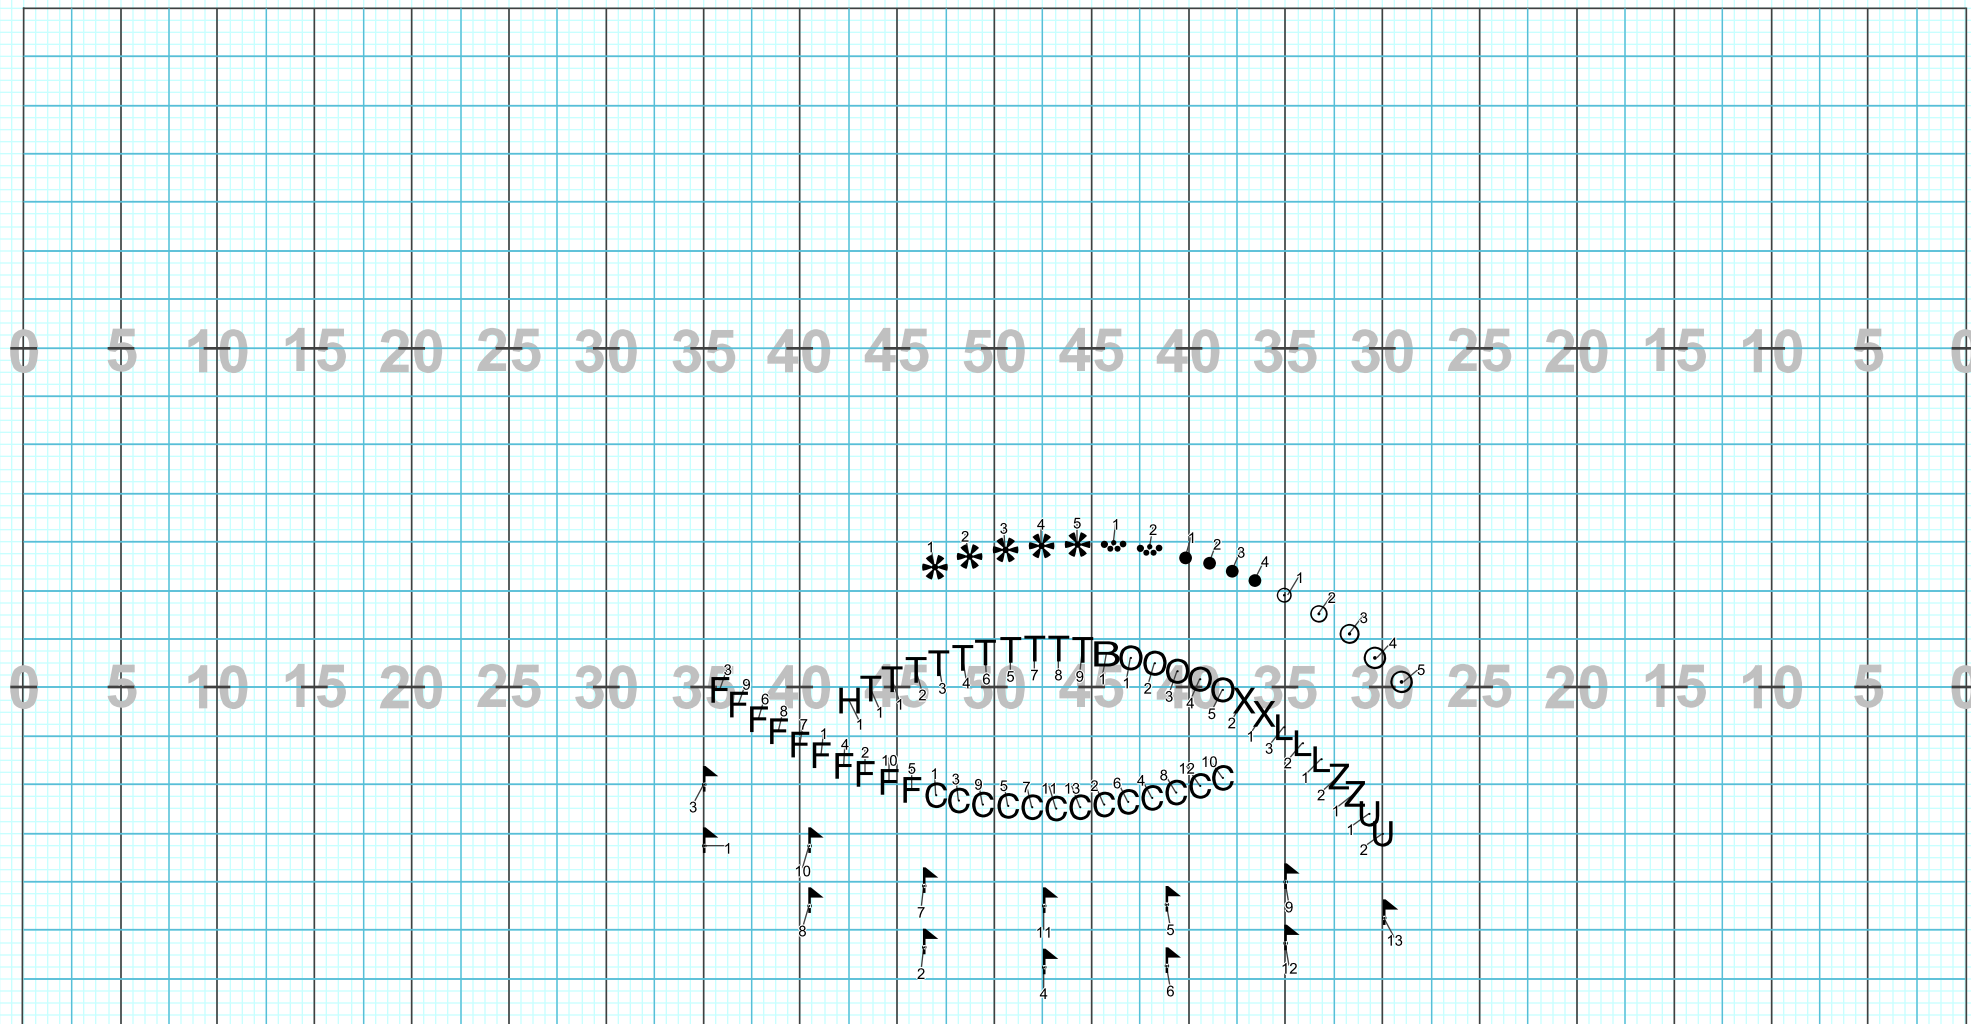

# 3-Churchill 2021 Papa

Licensed to: Pyware 3D Beta Testers  
Created on Pyware 3D.

Director Viewpoint

Set #27 Counts: 16 Measures: 45 - 48 Papa Was A Rollin' Stone

All - Float 16

### 3-Churchill 2021 Papa

Licensed to: Pyware 3D Beta Testers  
Created on Pyware 3D.

Director Viewpoint

**Set #28 Counts: 63 Measures: 49 to End Papa Was A Rollin' Stone**

All - Float 16, Hold to End