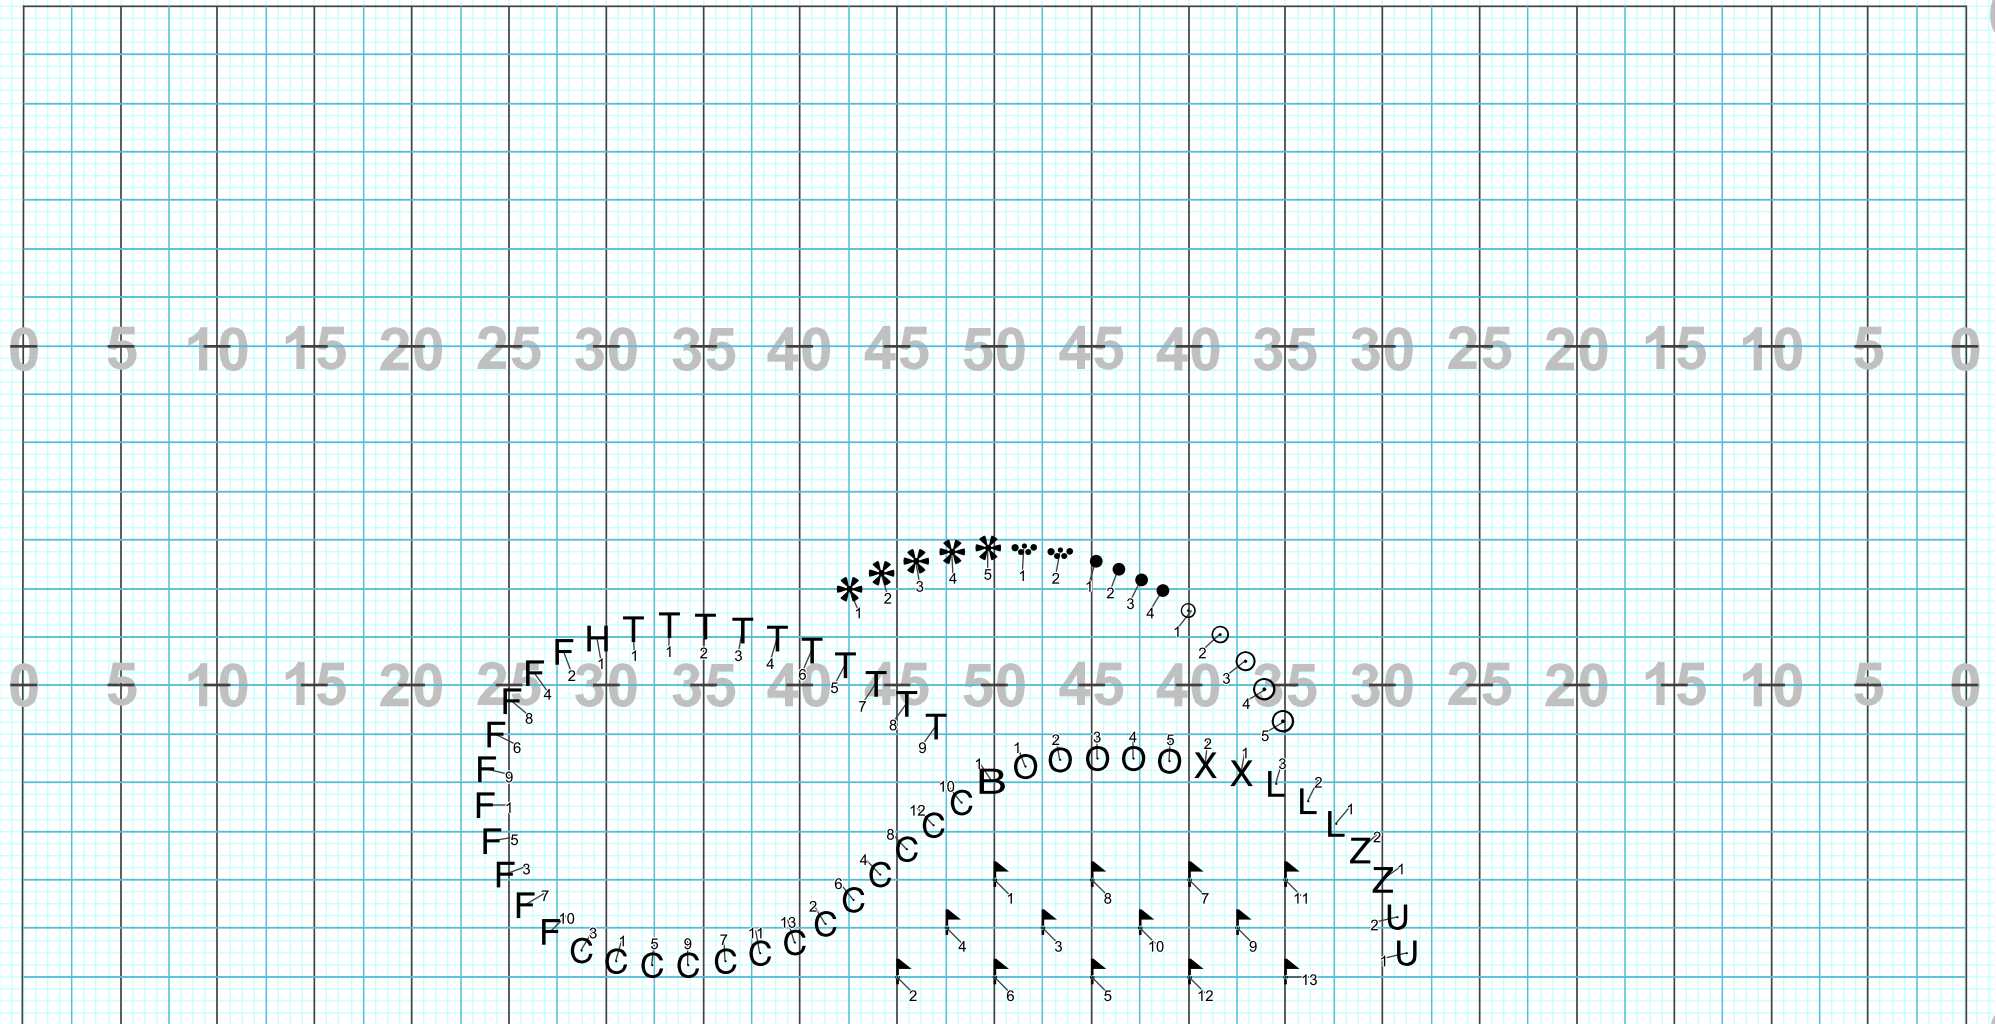

3-Churchill 2021 Papa

Licensed to: Pyware 3D Beta Testers
Created on Pyware 3D.

Director Viewpoint

Set #24 Counts: 32 Measures: 21 - 28 Papa Was A Rollin' Stone

All - Float 16, Hold 16